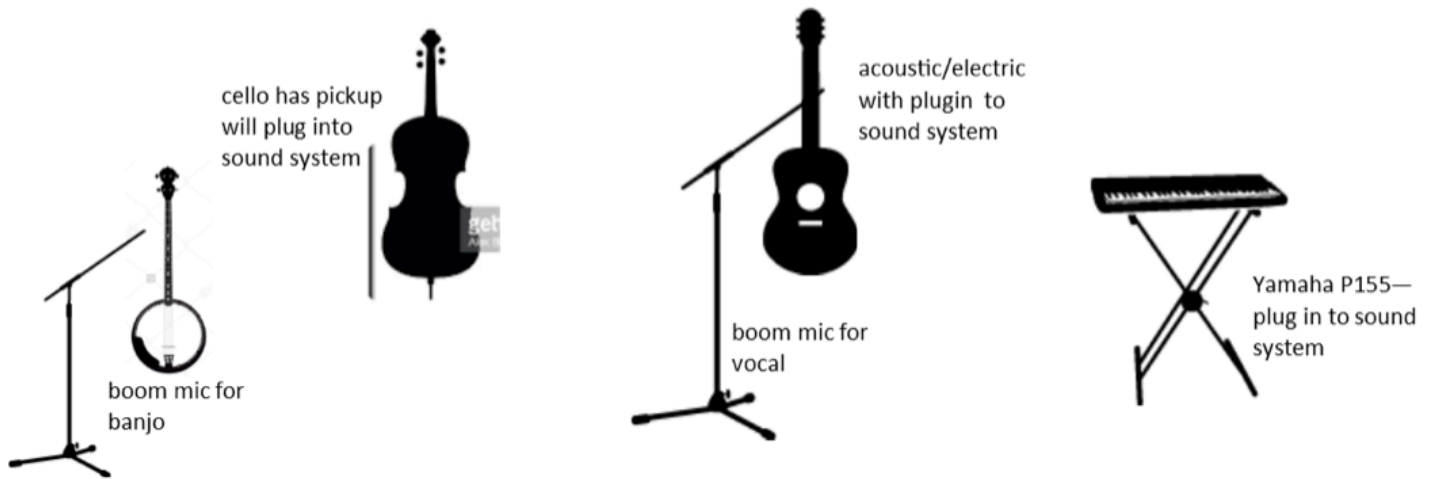

## Sample Stage Plot

### **For larger venues, additional staging requirements may include:**

- extra boom mic @ center for uke and/or shruti box
- extra boom mic(s) for violin(s) and/or other instrumentalists\*

*\*Kristen is sometimes joined by a rotating ensemble of instrumentalists including: violins, cello, accordion, woodwinds, brass, harmonica, and more*

## Kristen's Equipment List

(for venues that cannot provide sound equipment)

Crate Traveler's P.A. system with 6/8 channel mixer & 100W power output (for smaller venues)

Yamaha Stagepas 600i with 10 channel mixer, 680W power output, & USB connection for digital input